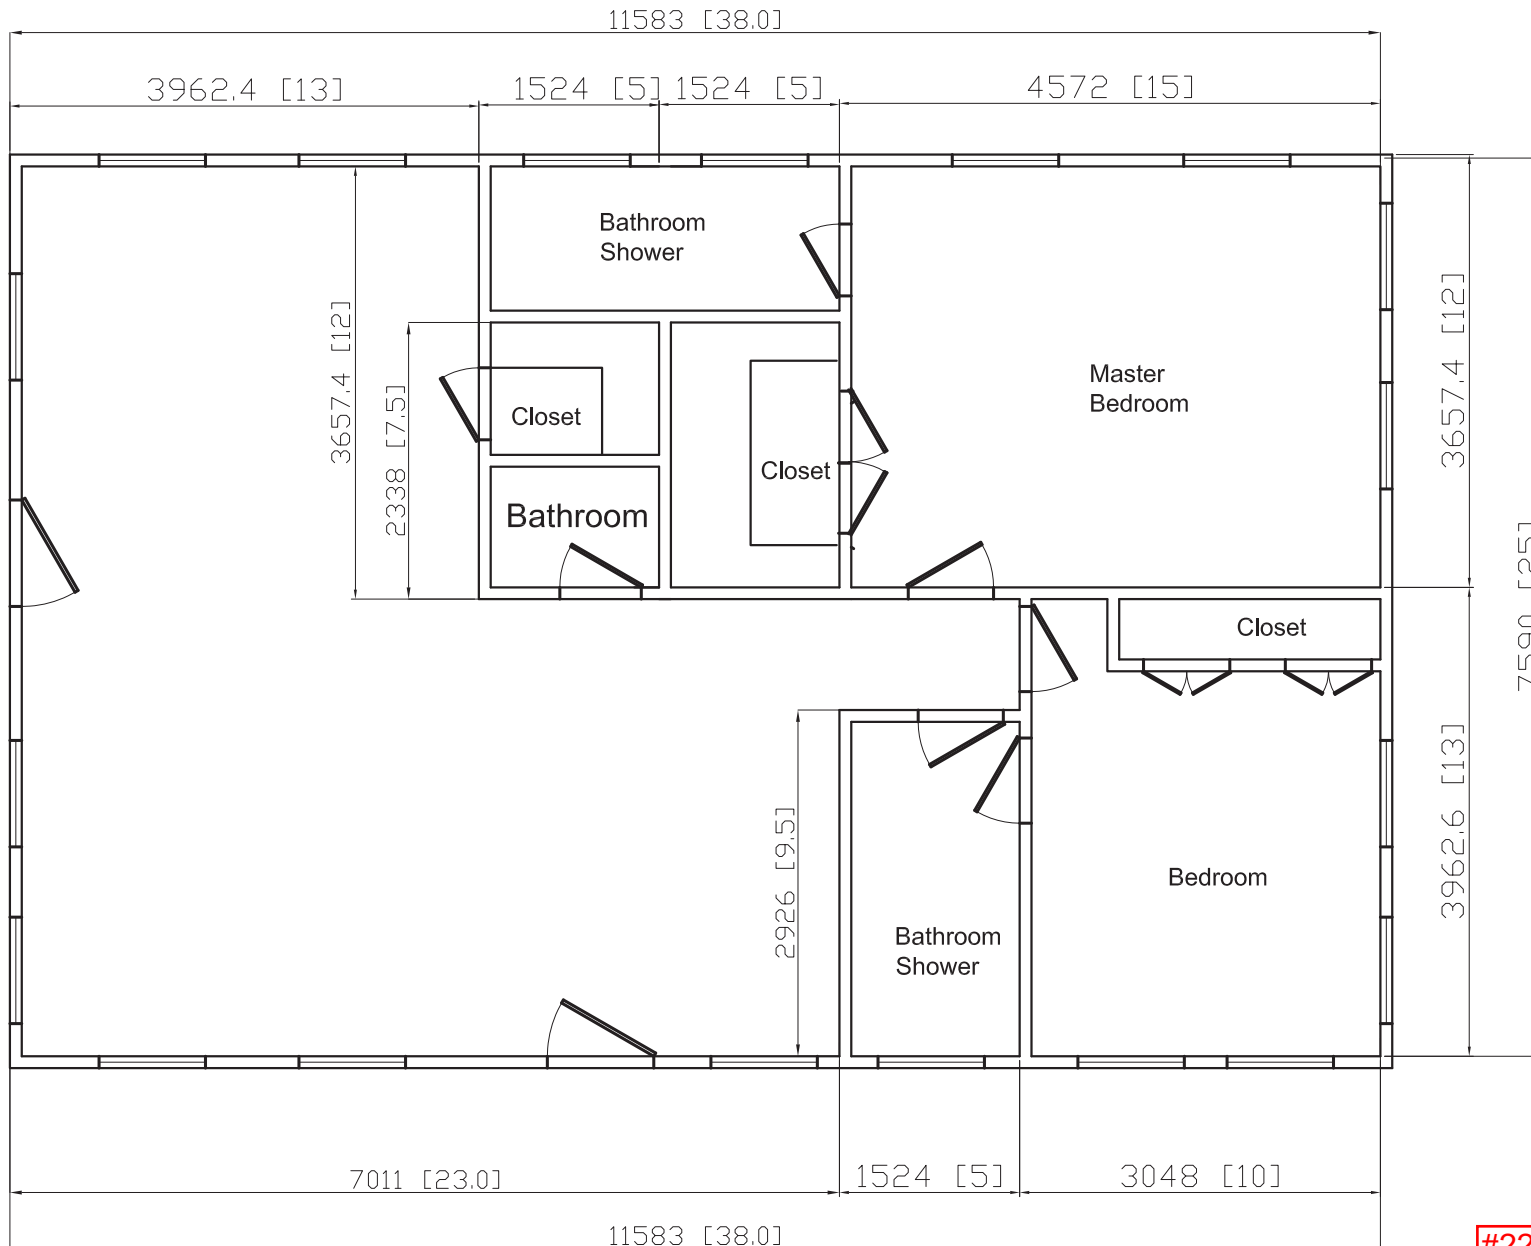

House Layout # 490 950 SQ FT Size 25'x38'
2 Bed Rooms 2.5 Baths

#225 490 0950 SQ FT 25X38 2BR 2.5Bath
6.1.10 rev 1N